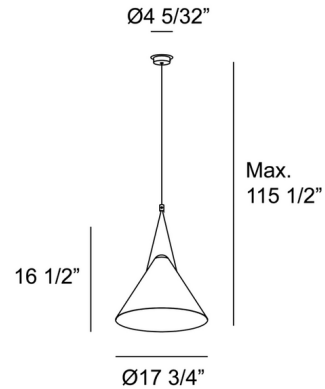

### Specifications

COLOR	Black
BODY FINISH	Black
WATTAGE	15W
DIMMER	Standard 120V
DIMENSIONS	17.75"W x 16.5"H
BULB NOT INCLUDED	1 x A19/Medium (E26)/15W/120V LED
COUNTRY OF ORIGIN	Spain

CLICK TO VIEW PRODUCT