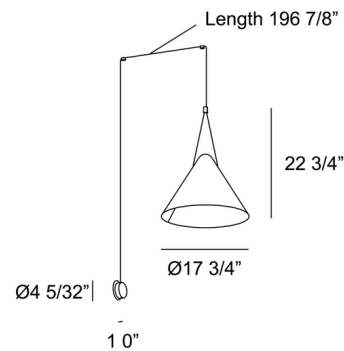

Description

The Super Attic Wall Light is an innovative fixture where the cable becomes an eye-catching element of the overall design. Anchor points guide the cable up the wall and across the ceiling, forming a distinctive angular configuration. A sleek aluminum shade hangs from the cable, completing the simple yet intriguing aesthetic. You can position the anchor points to achieve a hanging height and light location that perfectly fit your needs. The Super Attic complements many interior design styles ranging from contemporary to industrial, and elevates any space with its modern appeal.

Shown in black / black

Specifications

COLOR	Black
BODY FINISH	Black
WATTAGE	15W
DIMMER	Standard 120V
DIMENSIONS	17.75"W x 22.75"H
BULB NOT INCLUDED	1 x A19/Medium (E26)/15W/120V LED
COUNTRY OF ORIGIN	Spain