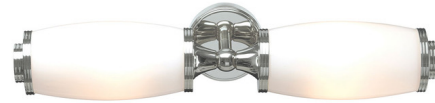

## Eliot Bathroom Vanity Light

By Lucas + McKearn

### Description

The Eliot Bathroom Vanity Light brings a simplistic elegance to your interior space. The tapered arm is cinched in the middle and holds unique glass diffusers that casts a warm glow of light across your room. May be mounted horizontally or vertically.

Shown in polished chrome / opal

### Specifications

COLOR . . . . . Opal  
BODY FINISH . . . . . Polished Chrome  
WATTAGE . . . . . 6W  
DIMMER . . . . . Standard 120V  
DIMENSIONS . . . . . 18.5"W x 3.75"H x 5"D  
BULB NOT INCLUDED . . . . . 2 x JCD/G9/3W/120V LED