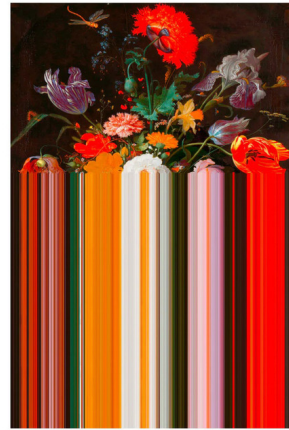

## Glitch Rectangular Carpet

By Qeeboo

### Description

The Glitch Rectangular Carpet brings a traditional floral design into the modern age with its unique design. The floral image is stretched into stripes of color, evoking the look of a digital image that was downloaded incorrectly. Glitch's vivid color palette will add a striking accent to any interior.

### Specifications

COLOR	Red
BODY FINISH	N/A
WATTAGE	N/A
DIMMER	N/A
DIMENSIONS	118.11"L x 78.74"W x 0.39"H
BULB	N/A

CLICK TO VIEW PRODUCT

Notes: