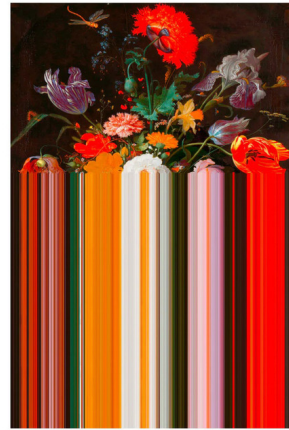

Lightology

lightology.com
866-954-4489
05-24-26

Project: _____

Company: _____

Location: _____ Fixture Type: _____

SPEC #: **QEE1223971**

Approved On: _____ Approved By: _____

Glitch Rectangular Carpet

By Qeeboo

Description

The Glitch Rectangular Carpet brings a traditional floral design into the modern age with its unique design. The floral image is stretched into stripes of color, evoking the look of a digital image that was downloaded incorrectly. Glitch's vivid color palette will add a striking accent to any interior.

Shown in red

Specifications

COLOR	Red
BODY FINISH	N/A
WATTAGE	N/A
DIMMER	N/A
DIMENSIONS	118.11"L x 78.74"W x 0.39"H
BULB	N/A

CLICK TO VIEW PRODUCT

Notes: