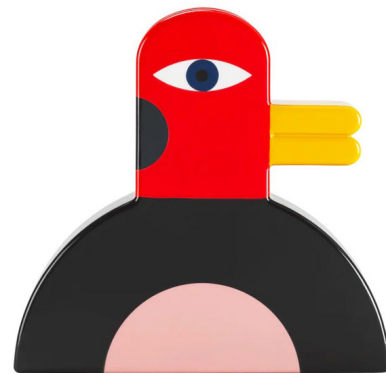

Lightology

lightology.com
866-954-4489
04-22-26

Project: _____

Company: _____

Location: _____ Fixture Type: _____

SPEC #: **QEE1224272**

Approved On: _____ Approved By: _____

Giuggiolo Vase

By Qeeboo

Description

The Giuggiolo Vase features a playfully stylized depiction of a duck crafted in ceramic. The vase's use of bold colors and simple geometric forms is characteristic of designer Marco Oggian's distinctive style, and will elevate any room's decor with its eye-catching aesthetic.

Shown in multicolor

Specifications

COLOR	N/A
BODY FINISH	Multicolor
WATTAGE	N/A
DIMMER	N/A
DIMENSIONS	11.02"W x 11.81"H x 3.15"D
BULB	N/A

CLICK TO VIEW PRODUCT

Notes: