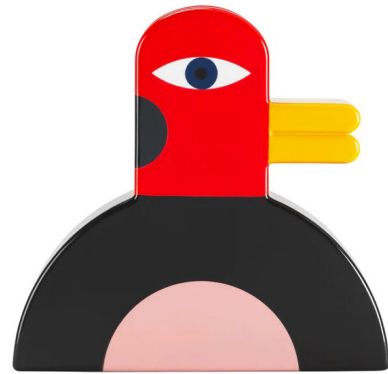

Lightology

lightology.com
866-954-4489
07-06-26

Project: _____

Company: _____

Location: _____ Fixture Type: _____

SPEC #: **QEE1224272**

Approved On: _____ Approved By: _____

Giuggiolo Vase

By Qeeboo

Description

The Giuggiolo Vase features a playfully stylized depiction of a duck crafted in ceramic. The vase's use of bold colors and simple geometric forms is characteristic of designer Marco Oggian's distinctive style, and will elevate any room's decor with its eye-catching aesthetic.

Shown in multicolor

Specifications

COLOR	N/A
BODY FINISH	Multicolor
WATTAGE	N/A
DIMMER	N/A
DIMENSIONS	11.02"W x 11.81"H x 3.15"D
BULB	N/A

CLICK TO VIEW PRODUCT

Notes: