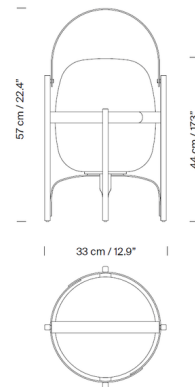

Lightology

lightology.com
866-954-4489
04-22-26

Project: _____
Company: _____
Location: _____ Fixture Type: _____
SPEC #: **SCO1224277**
Approved On: _____ Approved By: _____

Cesta Outdoor Table / Floor Lamp By Santa & Cole

Description

The Cesta Outdoor Lamp brings Miguel Mila's iconic design to the outdoors. True to its name Cesta, Spanish for basket, this lamp showcases a basket-like frame with a luminous round opal shade carefully nestled inside. The weather-resistant aluminum frame and polyethylene shade make this piece suitable for use in both dry and damp environments.

Shown in black / white opal

Specifications

COLOR	White Opal
BODY FINISH	Black
WATTAGE	4.5W
DIMMER	N/A
DIMENSIONS	12.9"W x 22.4"H
BULB NOT INCLUDED	1 x A19/Medium (E26)/4.5W/120V LED

CLICK TO VIEW PRODUCT