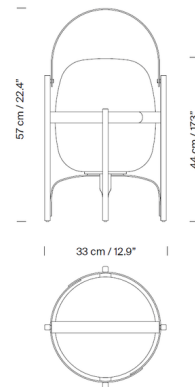

Lightology

lightology.com
866-954-4489
06-30-26

Project: _____
Company: _____
Location: _____ Fixture Type: _____
SPEC #: **SCO1224277**
Approved On: _____ Approved By: _____

Cesta Outdoor Table / Floor Lamp By Santa & Cole

Description

The Cesta Outdoor Lamp brings Miguel Mila's iconic design to the outdoors. True to its name Cesta, Spanish for basket, this lamp showcases a basket-like frame with a luminous round opal shade carefully nestled inside. The weather-resistant aluminum frame and polyethylene shade make this piece suitable for use in both dry and damp environments.

Shown in black / white opal

Specifications

COLOR	White Opal
BODY FINISH	Black
WATTAGE	4.5W
DIMMER	N/A
DIMENSIONS	12.9"W x 22.4"H
BULB NOT INCLUDED	1 x A19/Medium (E26)/4.5W/120V LED

CLICK TO VIEW PRODUCT