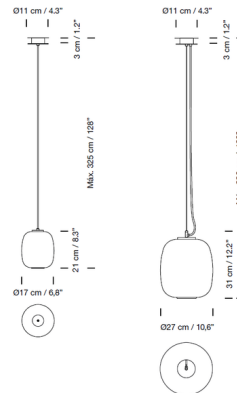

Lightology

lightology.com
866-954-4489
04-23-26

Project: _____
 Company: _____
 Location: _____ Fixture Type: _____
 SPEC #: **SCO1224279**
 Approved On: _____ Approved By: _____

Globo Pendant By Santa & Cole

Description

The Globo Pendant epitomizes the essence of Mediterranean culture, representing the traditional lantern in its elegantly rounded form. Glowing softly as light shines through its opal glass shade, this pendant offers both classic appeal and a contemporary presence. A 4.6 inch diameter junction box adapter is included.

Shown in metallic black / white opal

Specifications

COLOR	White Opal
BODY FINISH	Metallic Black
WATTAGE	12W
DIMMER	Standard 120V
DIMENSIONS	10.6"W x 12.2"H
BULB NOT INCLUDED	1 x A19/Medium (E26)/12W/120V LED