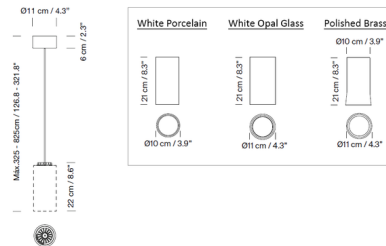

Specifications

COLOR	White Opal
BODY FINISH	Black
WATTAGE	7.7W
DIMMER	0-10V
DIMENSIONS	4.3"W x 8.6"H
INTEGRATED LED MODULE	1 x LED/7.7W/120-277V LED

Technical Information

LAMP LIFE	40000 hours
COLOR RENDERING	90 CRI
LAMP COLOR	2700K
LUMENS/WATT	84.94
LUMINOUS FLUX	654 lumens

CLICK TO VIEW PRODUCT

Notes: