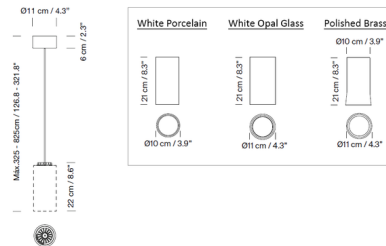

### Description

The Cirio Simple Pendant is an elegant piece that can be used alone to highlight a corner of a room or in multiples to make a dramatic statement across a larger space. The shade is available in widely varying styles to suit your design scheme -- porcelain of Sargadelos (Galicia, Spain) which evokes the inviting glow of candles, translucent white opal glass for subtle purity, or opaque brass for sophisticated appeal. Includes cover plate for mounting to US junction box (now shown in images). The finish selection (Black or White) corresponds to canopy color, and the cord is available in 118.1 inch and 315 inch lengths.

### Specifications

COLOR	White Opal
BODY FINISH	Black
WATTAGE	7.7W
DIMMER	0-10V
DIMENSIONS	4.3"W x 8.6"H
INTEGRATED LED MODULE	1 x LED/7.7W/120-277V LED