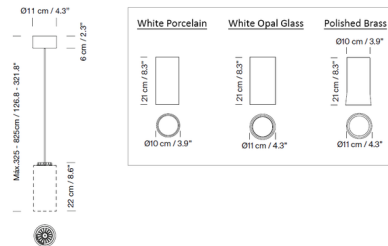

Description

The Cirio Simple Pendant is an elegant piece that can be used alone to highlight a corner of a room or in multiples to make a dramatic statement across a larger space. The shade is available in widely varying styles to suit your design scheme -- porcelain of Sargadelos (Galicia, Spain) which evokes the inviting glow of candles, translucent white opal glass for subtle purity, or opaque brass for sophisticated appeal. Includes cover plate for mounting to US junction box (now shown in images). The finish selection (Black or White) corresponds to canopy color, and the cord is available in 118.1 inch and 315 inch lengths.

Shown in black / white opal

Specifications

COLOR	White Opal
BODY FINISH	Black
WATTAGE	7.7W
DIMMER	0-10V
DIMENSIONS	4.3"W x 8.6"H
INTEGRATED LED MODULE	1 x LED/7.7W/120-277V LED

Technical Information

LAMP LIFE	40000 hours
COLOR RENDERING	.90 CRI
LAMP COLOR	2700K
LUMENS/WATT	84.94
LUMINOUS FLUX	654 lumens