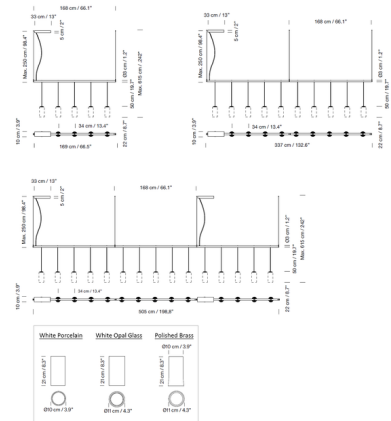

CLICK TO VIEW PRODUCT

Notes: