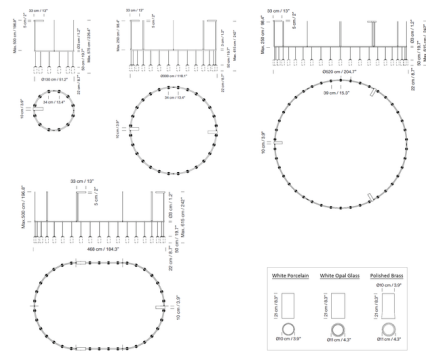

### Description

The Cirio Circular Pendant is a striking fixture that forms a ring of inviting illumination, making a dramatic statement in any space. For an even more stunning impact, multiple sizes can be suspended within each other to create a layered look. Varying shade options are available to suit different design settings -- porcelain of Sargadelos (Galicia, Spain) which evokes the inviting glow of candles, translucent white opal glass for subtle purity, or opaque brass for elegant appeal. The lights hang on black cords from a black aluminum frame. The 51.2, 118.1 and 204.7 inch width pendants are circular, and the 184.3 inch pendant is an oval. Note: The 118.1, 184.3 and 204.7 inch width pendants require a junction box rated for fixtures weighing over 50 pounds.

### Specifications

COLOR	White Porcelain
BODY FINISH	Black
WATTAGE	215.6W
DIMMER	0-10V
DIMENSIONS	118.1"W x 29.6"H
INTEGRATED LED MODULE	28 x LED/7.7W/120-277V LED

### Technical Information

LAMP LIFE	40000 hours
COLOR RENDERING	90 CRI
LAMP COLOR	2700K
LUMENS/WATT	807.27
LUMINOUS FLUX	6216 lumens

CLICK TO VIEW PRODUCT

Notes: