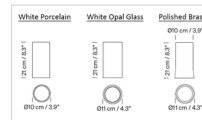

CLICK TO VIEW PRODUCT

Notes: