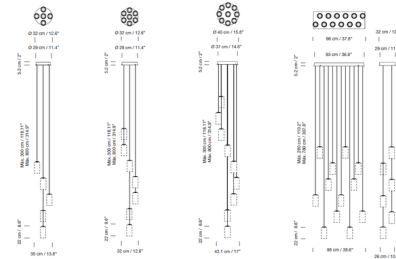

Description

The Cirio Cascada Multi Light Pendant is a radiant cascade of light that creates a warm atmosphere in large spaces, ideal for staircases and high ceilings. Choose from the varying shade options for different effects -- porcelain of Sargadelos (Galicia, Spain) which evokes the inviting glow of candles, translucent white opal glass for subtle purity, or opaque brass for elegant appeal. The lights hang on black cords from a black metal canopy. Hanging height is adjustable and the cords are available in 118.1 or 315 inch lengths.

Shown in black / white porcelain

Specifications

COLOR White Porcelain
 BODY FINISH Black
 WATTAGE 69.3W
 DIMMER 0-10V
 DIMENSIONS 17"W x 8.6"H
 INTEGRATED LED MODULE 9 x LED/7.7W/120-277V LED

Technical Information

LAMP LIFE 40000 hours
 COLOR RENDERING 90 CRI
 LAMP COLOR 2700K
 LUMENS/WATT 259.48
 LUMINOUS FLUX 1998 lumens

CLICK TO VIEW PRODUCT

Notes: