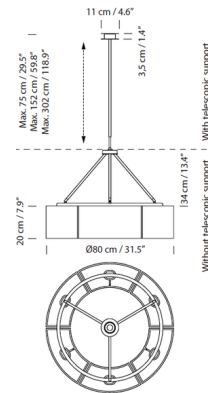

### Description

The Sexta Pendant shows off a nuanced segmented design of six sections, a beautiful composition that elevates your space. Reminiscent of traditional medieval chandeliers, its clean lines and white translucent PVC shade give it a modern lift. It is available with or without a telescopic hanging tube for customizing overall height, and with or without opal translucent methacrylate diffusers.

### Specifications

COLOR . . . . . White  
 BODY FINISH . . . . . Chrome  
 WATTAGE . . . . . 72W  
 DIMMER . . . . . Standard 120V  
 DIMENSIONS . . . . . 31.5"W x 13.4"H  
 BULB NOT INCLUDED . . . . . 6 x A19/Medium (E26)/12W/120V LED