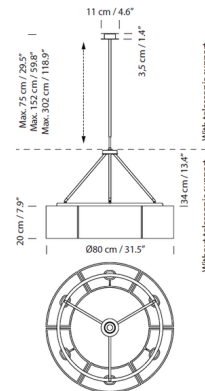

Description

The Sexta Pendant shows off a nuanced segmented design of six sections, a beautiful composition that elevates your space. Reminiscent of traditional medieval chandeliers, its clean lines and white translucent PVC shade give it a modern lift. It is available with or without a telescopic hanging tube for customizing overall height, and with or without opal translucent methacrylate diffusers.

Shown in chrome / white

Specifications

COLOR	White
BODY FINISH	Chrome
WATTAGE	72W
DIMMER	Standard 120V
DIMENSIONS	31.5"W x 13.4"H
BULB NOT INCLUDED	6 x A19/Medium (E26)/12W/120V LED

CLICK TO VIEW PRODUCT