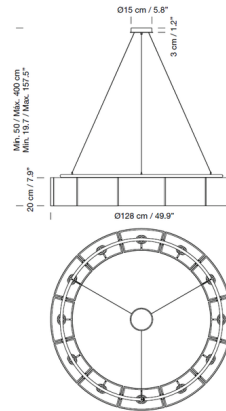

By Santa & Cole

Description

The Sexta 12 Pendant shows off a nuanced segmented design of twelve sections, a beautiful composition that elevates your space. Reminiscent of traditional medieval chandeliers, its clean lines and white translucent PVC shade give it a modern lift. It is available with or without opal translucent methacrylate diffusers.

Shown in chrome / white

Specifications

COLOR	White
BODY FINISH	Chrome
WATTAGE	144W
DIMMER	Standard 120V
DIMENSIONS	49.9"W x 7.9"H
BULB NOT INCLUDED	12 x A19/Medium (E26)/12W/120V LED

CLICK TO VIEW PRODUCT