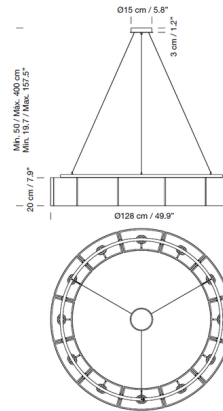

Description

The Sexta 12 Pendant shows off a nuanced segmented design of twelve sections, a beautiful composition that elevates your space. Reminiscent of traditional medieval chandeliers, its clean lines and white translucent PVC shade give it a modern lift. It is available with or without opal translucent methacrylate diffusers.

Shown in chrome / white

Specifications

COLOR White
BODY FINISH Chrome
WATTAGE 144W
DIMMER Standard 120V
DIMENSIONS 49.9"W x 7.9"H
BULB NOT INCLUDED 12 x A19/Medium (E26)/12W/120V LED

CLICK TO VIEW PRODUCT