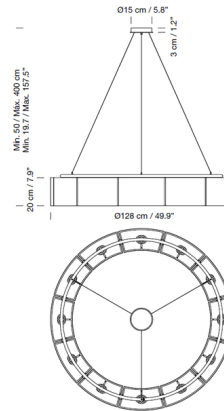

By Santa & Cole

Description

The Sexta 12 Pendant shows off a nuanced segmented design of twelve sections, a beautiful composition that elevates your space. Reminiscent of traditional medieval chandeliers, its clean lines and white translucent PVC shade give it a modern lift. It is available with or without opal translucent methacrylate diffusers.

Shown in chrome / white

Specifications

COLOR White
 BODY FINISH Chrome
 WATTAGE 144W
 DIMMER Standard 120V
 DIMENSIONS 49.9"W x 7.9"H
 BULB NOT INCLUDED 12 x A19/Medium (E26)/12W/120V LED

CLICK TO VIEW PRODUCT