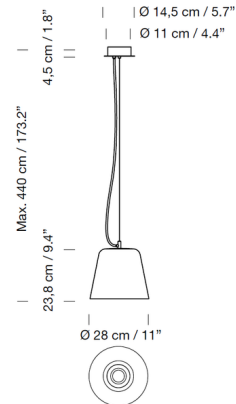

### Description

The Vaso Pendant is a timeless basic that is as simple as it is efficient. Its matte aluminum injection structure is solid and offers a tapered, gently curved silhouette, suitable for a range of applications. It provides energy-efficient LED lighting and includes an integrated driver.

### Specifications

COLOR	N/A
BODY FINISH	Black
WATTAGE	40W
DIMMER	0-10V
DIMENSIONS	11"W x 9.4"H
INTEGRATED LED MODULE	1 x LED/40W/120-277V LED

### Technical Information

LAMP LIFE	40000 hours
COLOR RENDERING	.90 CRI
LAMP COLOR	2700K
LUMENS/WATT	71.00
LUMINOUS FLUX	2840 lumens

Shown in black

CLICK TO VIEW PRODUCT

Notes: