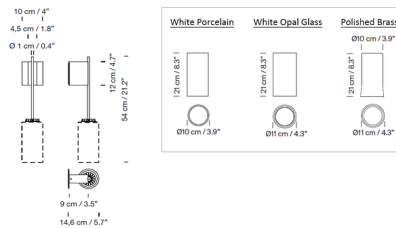

Shown in black / polished brass

Specifications

COLOR Polished Brass
 BODY FINISH Black
 WATTAGE 9.2W
 DIMMER 0-10V
 DIMENSIONS 4.3"W x 21.2"H x 5.7"D
 INTEGRATED LED MODULE 1 x LED/9.2W/120-277V LED

Technical Information