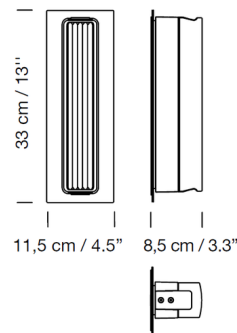

By Santa & Cole

Description

The Estadio Singular Wall Sconce embodies elegance and simplicity, pairing a discreet aluminum body with a ribbed glass brick. Whether placed indoors or in a covered outdoor area, its built-in LED module emits a warm glow for lighting the way, while the illuminated glass adds texture to your space. A 4.5 inch wide backplate is included for mounting on a standard US junction box. This backplate is not shown in some images.

Shown in textured black / clear

Specifications

COLOR	Clear
BODY FINISH	Textured Black
WATTAGE	4.2W
DIMMER	0-10V
DIMENSIONS	4.5"W x 13"H x 3.3"D
INTEGRATED LED MODULE	1 x LED/4.2W/120-277V LED

Technical Information