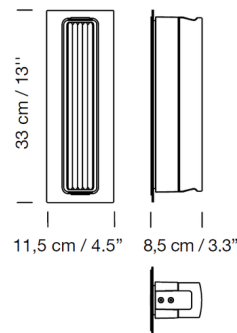

CLICK TO VIEW PRODUCT

Notes: