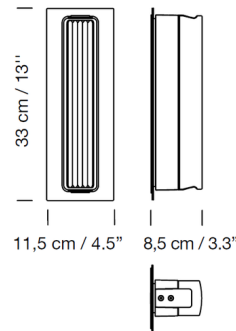

By Santa & Cole

Description

The Estadio Singular Wall Sconce embodies elegance and simplicity, pairing a discreet aluminum body with a ribbed glass brick. Whether placed indoors or in a covered outdoor area, its built-in LED module emits a warm glow for lighting the way, while the illuminated glass adds texture to your space. A 4.5 inch wide backplate is included for mounting on a standard US junction box. This backplate is not shown in some images.

Shown in textured black / clear

Specifications

COLOR	Clear
BODY FINISH	Textured Black
WATTAGE	4.2W
DIMMER	0-10V
DIMENSIONS	4.5"W x 13"H x 3.3"D
INTEGRATED LED MODULE	1 x LED/4.2W/120-277V LED

Technical Information