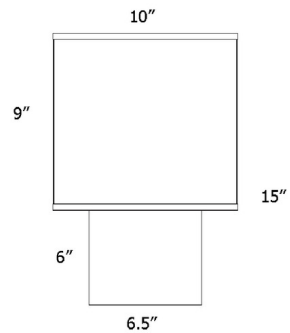

Shown in maple stained veneer / maple

Specifications

COLOR	Maple
BODY FINISH	Maple Stained Veneer
WATTAGE	100W
DIMMER	N/A
DIMENSIONS	10"W x 15"H
BULB NOT INCLUDED	1 x A19/Medium (E26)/100W/120V Incandescent
OTHER BULB OPTIONS	1 x A19/Medium (E26)/120V LED

Technical Information

PRODUCT DIMENSIONS	Cord: 72"
--------------------	-----------

CLICK TO VIEW PRODUCT

Notes: