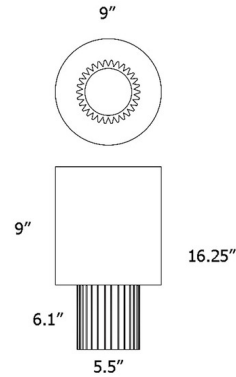

### Specifications

COLOR	White Linen
BODY FINISH	Navy
WATTAGE	100W
DIMMER	N/A
DIMENSIONS	9"W x 16.25"H
BULB NOT INCLUDED	1 x A19/Medium (E26)/100W/120V Incandescent
OTHER BULB OPTIONS	1 x A19/Medium (E26)/120V LED