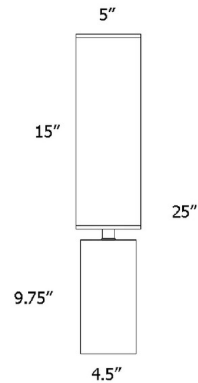

Lightology

lightology.com
866-954-4489
04-28-26

Project: _____

Company: _____

Location: _____ Fixture Type: _____

SPEC #: **SEA1224535**

Approved On: _____ Approved By: _____

Largo Table Lamp By Seascape

Shown in walnut stained veneer / walnut

Specifications

COLOR	Walnut
BODY FINISH	Walnut Stained Veneer
WATTAGE	100W
DIMMER	N/A
DIMENSIONS	5"W x 25"H
BULB NOT INCLUDED	1 x A19/Medium (E26)/100W/120V Incandescent
OTHER BULB OPTIONS	1 x A19/Medium (E26)/120V LED