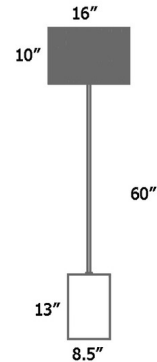

By Seascape

Description

The Slight Floor Lamp brings a clean minimalism to your interior space. The wood veneer base is topped with a linen shade, casting warm shadows across your room. On/Off switch is located on the lamp socket.

Shown in maple stained veneer / tan

Specifications

COLOR	Tan
BODY FINISH	Maple Stained Veneer
WATTAGE	100W
DIMMER	N/A
DIMENSIONS	16"W x 60"H
BULB NOT INCLUDED	1 x A19/Medium (E26)/100W/120V Incandescent
OTHER BULB OPTIONS	1 x A19/Medium (E26)/120V LED

Technical Information

PRODUCT DIMENSIONS	Cord: 96"
--------------------	-----------

CLICK TO VIEW PRODUCT

Notes: