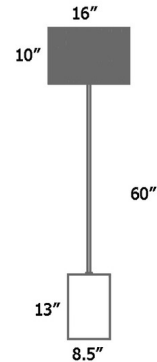

### Description

The Slight Floor Lamp brings a clean minimalism to your interior space. The wood veneer base is topped with a linen shade, casting warm shadows across your room. On/Off switch is located on the lamp socket.

### Specifications

COLOR	Tan
BODY FINISH	Maple Stained Veneer
WATTAGE	100W
DIMMER	N/A
DIMENSIONS	16"W x 60"H
BULB NOT INCLUDED	1 x A19/Medium (E26)/100W/120V Incandescent
OTHER BULB OPTIONS	1 x A19/Medium (E26)/120V LED

### Technical Information

PRODUCT DIMENSIONS	Cord: 96"
--------------------	-----------

CLICK TO VIEW PRODUCT

Notes: