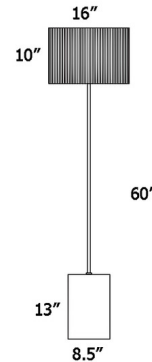

Lightology

lightology.com
866-954-4489
07-09-26

Project: _____

Company: _____

Location: _____ Fixture Type: _____

SPEC #: **SEA1224586**

Approved On: _____ Approved By: _____

Riff Floor Lamp By Seascape

Description

The Riff Floor Lamp brings a clean minimalism to your interior space. The wood veneer base is topped with a recycled plastic shade, casting warm shadows across your room. On/Off switch is located on the lamp socket.

Shown in ebony stained veneer / light grey plastic

Specifications

COLOR	Light Grey Plastic
BODY FINISH	Ebony Stained Veneer
WATTAGE	100W
DIMMER	N/A
DIMENSIONS	16"W x 60"H
BULB NOT INCLUDED	1 x A19/Medium (E26)/100W/120V Incandescent
OTHER BULB OPTIONS	1 x A19/Medium (E26)/120V LED

Technical Information

PRODUCT DIMENSIONS	Cord: 96"
--------------------	-----------

CLICK TO VIEW PRODUCT

Notes: