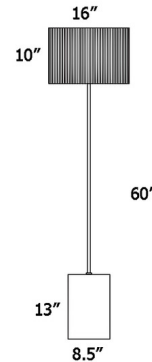

Lightology

lightology.com
866-954-4489
05-17-26

Project: _____

Company: _____

Location: _____ Fixture Type: _____

SPEC #: **SEA1224586**

Approved On: _____ Approved By: _____

Riff Floor Lamp By Seascape

Description

The Riff Floor Lamp brings a clean minimalism to your interior space. The wood veneer base is topped with a recycled plastic shade, casting warm shadows across your room. On/Off switch is located on the lamp socket.

Shown in ebony stained veneer / light grey plastic

Specifications

COLOR Light Grey Plastic
BODY FINISH Ebony Stained Veneer
WATTAGE 100W
DIMMER N/A
DIMENSIONS 16"W x 60"H
BULB NOT INCLUDED 1 x A19/Medium (E26)/100W/120V Incandescent
OTHER BULB OPTIONS 1 x A19/Medium (E26)/120V LED

Technical Information

PRODUCT DIMENSIONS Cord: 96"

CLICK TO VIEW PRODUCT

Notes: