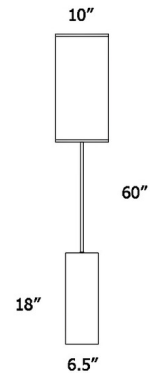

Description

The Revin Floor Lamp brings a contemporary flair with a farmhouse vibe to your interior space. The wood veneer body is finished and topped with a slim linen shade, casting warm shadows across your room. On/Off switch is located on the lamp socket.

Shown in ebony stained veneer / grey

Specifications

COLOR Grey
BODY FINISH Ebony Stained Veneer
WATTAGE 100W
DIMMER N/A
DIMENSIONS 10"W x 60"H
BULB NOT INCLUDED 1 x A19/Medium (E26)/100W/120V Incandescent
OTHER BULB OPTIONS 1 x A19/Medium (E26)/120V LED

Technical Information

PRODUCT DIMENSIONS Cord: 96"

CLICK TO VIEW PRODUCT

Notes: