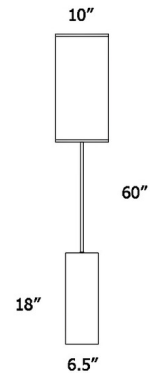

### Specifications

COLOR . . . . . Grey  
BODY FINISH . . . . . Ebony Stained Veneer  
WATTAGE . . . . . 100W  
DIMMER . . . . . N/A  
DIMENSIONS . . . . . 10"W x 60"H  
BULB NOT INCLUDED . . . . . 1 x A19/Medium (E26)/100W/120V Incandescent  
OTHER BULB OPTIONS . . . . . 1 x A19/Medium (E26)/120V LED

### Technical Information

PRODUCT DIMENSIONS . . . . . Cord: 96"

CLICK TO VIEW PRODUCT

Notes: