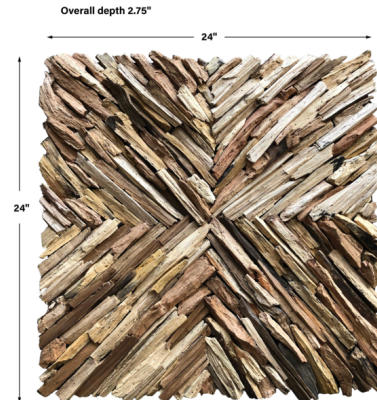

## Outland Wood Wall Decor

By Uttermost

### Description

The Outland Wood Wall Decor is artfully constructed from naturally weathered drift wood pieces, ensuring beautifully unique looks from each panel.

Shown in weathered driftwood