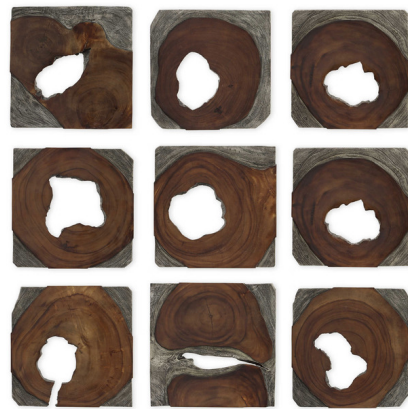

By Uttermost

Description

This set of nine Jungle wood wall art pieces are crafted from 100% natural suar wood in a dual dark coffee brown and rustic black carved finish. Due to each piece being individually handcrafted, natural variation will occur from piece to piece.

Shown in rust black / dark wood

Specifications

COLOR	Dark Wood
BODY FINISH	Rust Black
WATTAGE	N/A
DIMMER	N/A
DIMENSIONS	15.75"W x 15.75"H x 1.63"D
BULB	N/A

CLICK TO VIEW PRODUCT

Notes: