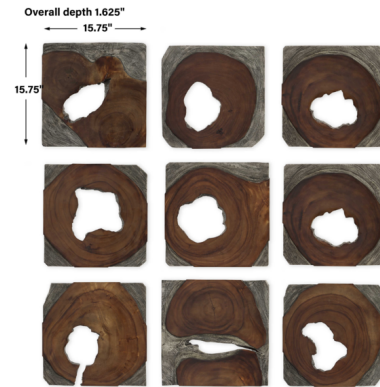

By Uttermost

Description

This set of nine Jungle wood wall art pieces are crafted from 100% natural suar wood in a dual dark coffee brown and rustic black carved finish. Due to each piece being individually handcrafted, natural variation will occur from piece to piece.

Shown in rust black / dark wood

Specifications

COLOR	Dark Wood
BODY FINISH	Rust Black
WATTAGE	N/A
DIMMER	N/A
DIMENSIONS	15.75"W x 15.75"H x 1.63"D
BULB	N/A

CLICK TO VIEW PRODUCT

Notes: