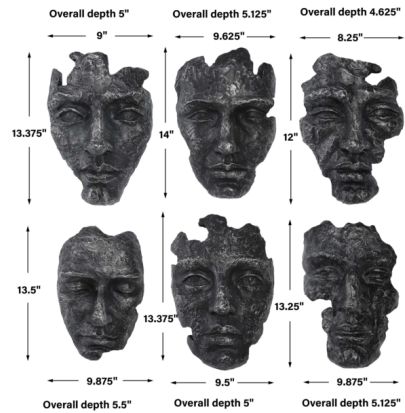

Lightology

lightology.com
866-954-4489
05-19-26

Project: _____

Company: _____

Location: _____ Fixture Type: _____

SPEC #: **UTT1224730**

Approved On: _____ Approved By: _____

Self-Portrait Wall Decor Set of 6 By Uttermost

Description

Inspired by works from modern art galleries, these Self-Portrait wall decor masks are handcrafted with a sculpted look in a patinated steel gray finish with noticeable metallic details and texture.

Shown in grey

Specifications

COLOR	N/A
BODY FINISH	Grey
WATTAGE	N/A
DIMMER	N/A
DIMENSIONS	10"W x 14"H x 5"D
BULB	N/A

CLICK TO VIEW PRODUCT

Notes: