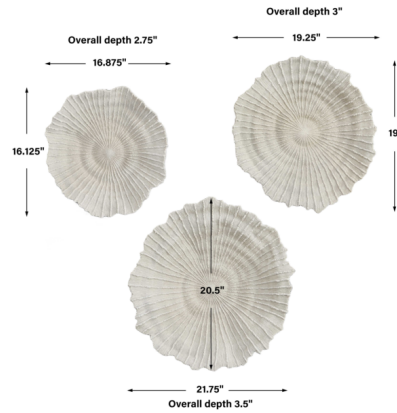

Description

Handcrafted to recreate the look of live sea coral, these Ocean Gem wall decor polyresin elements feature a heavily textured ivory and tan finish. Sizes: Sm-17x17x3, Med-19x19x3, Lg-22x21x4.

Shown in ivory

Specifications

COLOR	N/A
BODY FINISH	Ivory
WATTAGE	N/A
DIMMER	N/A
DIMENSIONS	20.5"W x 21.75"H x 3.5"D
BULB	N/A

CLICK TO VIEW PRODUCT

Notes: