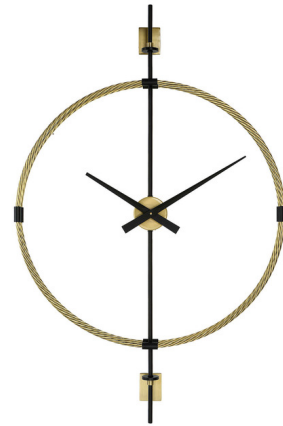

## Time Flies Wall Clock

By Uttermost

### Description

Timeless with a contemporary feel, this Time Flies Wall Clock features a braided metal frame finished in brushed brass with satin black accents. Quartz movement ensures accurate timekeeping. Requires one AA battery.

Shown in brushed brass / satin black

### Specifications

COLOR	Satin Black
BODY FINISH	Brushed Brass
WATTAGE	N/A
DIMMER	N/A
DIMENSIONS	31"W x 49"H x 4"D
BULB	N/A

CLICK TO VIEW PRODUCT

Notes: