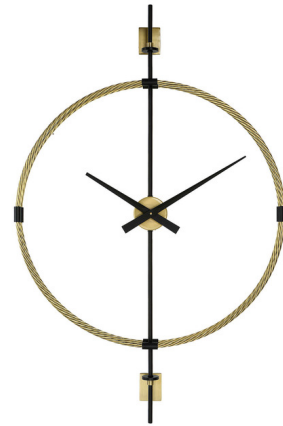

Lightology

lightology.com
866-954-4489
05-20-26

Project: _____

Company: _____

Location: _____ Fixture Type: _____

SPEC #: **UTT1224732**

Approved On: _____ Approved By: _____

Time Flies Wall Clock

By Uttermost

Description

Timeless with a contemporary feel, this Time Flies Wall Clock features a braided metal frame finished in brushed brass with satin black accents. Quartz movement ensures accurate timekeeping. Requires one AA battery.

Shown in brushed brass / satin black

Specifications

COLOR	Satin Black
BODY FINISH	Brushed Brass
WATTAGE	N/A
DIMMER	N/A
DIMENSIONS	31"W x 49"H x 4"D
BULB	N/A

CLICK TO VIEW PRODUCT

Notes: