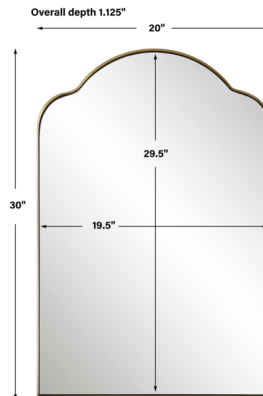

Description

The Sidney Arch Mirror showcases a gracefully curved silhouette with a plated brushed brass finish over a stainless steel frame, surrounding a floating polished edge mirror.

Shown in brushed brass / stainless steel

Specifications

COLOR	Stainless Steel
BODY FINISH	Brushed Brass
WATTAGE	N/A
DIMMER	N/A
DIMENSIONS	20"W x 30"H x 1"D
BULB	N/A

CLICK TO VIEW PRODUCT

Notes: