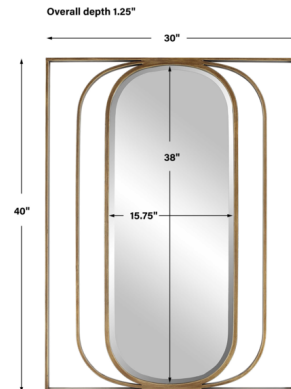

## Replicate Mirror By Uttermost

### Description

Contemporary style Replicate mirror displays a beveled oval interior with an angular metal framework finished in a heavily antiqued gold. May be hung horizontal or vertical.

Shown in antique gold

### Specifications

COLOR	N/A
BODY FINISH	Antique Gold
WATTAGE	N/A
DIMMER	N/A
DIMENSIONS	30"W x 40"H x 1.25"D
BULB	N/A

CLICK TO VIEW PRODUCT

Notes: