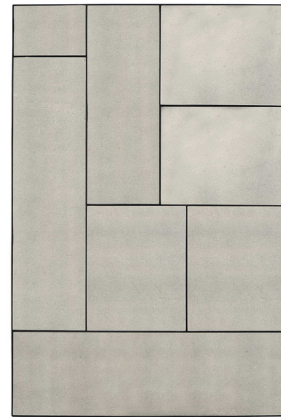

Description

This oversized Puzzle Piece mirror showcases a geometric, multi-panel design featuring antique style mirror accented by a slim black iron frame. May be hung horizontal or vertical.

Shown in black

Specifications

COLOR	N/A
BODY FINISH	Black
WATTAGE	N/A
DIMMER	N/A
DIMENSIONS	40"W x 60"H x 1"D
BULB	N/A

CLICK TO VIEW PRODUCT

Notes: