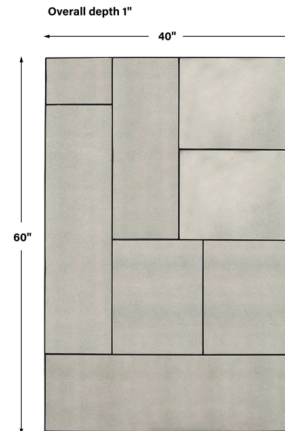

Description

This oversized Puzzle Piece mirror showcases a geometric, multi-panel design featuring antique style mirror accented by a slim black iron frame. May be hung horizontal or vertical.

Shown in black

Specifications

COLOR	N/A
BODY FINISH	Black
WATTAGE	N/A
DIMMER	N/A
DIMENSIONS	40"W x 60"H x 1"D
BULB	N/A

CLICK TO VIEW PRODUCT

Notes: