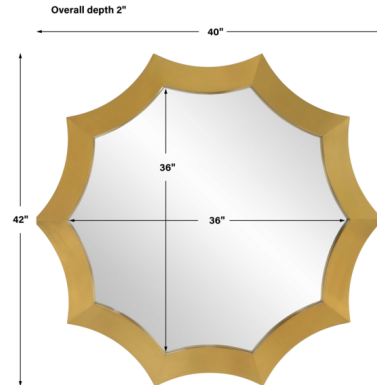

Description

Inspired by a timeless design, the Flare mirror displays an eye-catching scalloped stainless steel frame finished in a plated brushed brass.

Shown in brushed brass

Specifications

COLOR	N/A
BODY FINISH	Brushed Brass
WATTAGE	N/A
DIMMER	N/A
DIMENSIONS	40"W x 42"H x 2"D
BULB	N/A