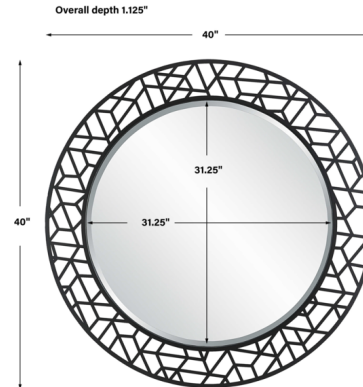

Description

The Mosaic mirror displays intricate metalwork for a clean contemporary look finished in satin black. Mirror has a 1 1/4 inch bevel.

Shown in satin black

Specifications

COLOR	N/A
BODY FINISH	Satin Black
WATTAGE	N/A
DIMMER	N/A
DIMENSIONS	40"W x 40"H x 1.13"D
BULB	N/A