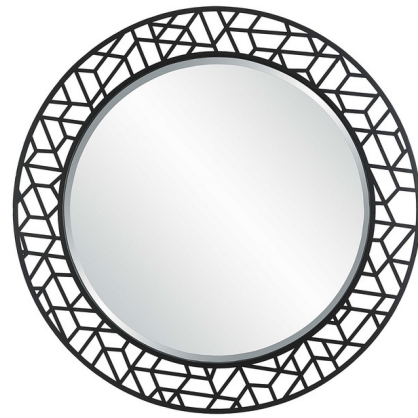

Description

The Mosaic mirror displays intricate metalwork for a clean contemporary look finished in satin black. Mirror has a 1 1/4 inch bevel.

Shown in satin black

Specifications

COLOR	N/A
BODY FINISH	Satin Black
WATTAGE	N/A
DIMMER	N/A
DIMENSIONS	40"W x 40"H x 1.13"D
BULB	N/A