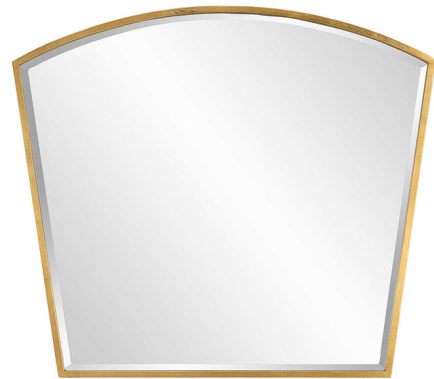

Description

The Boundary mirror features a gracefully curved, petite iron arch in a lightly antiqued gold leaf finish. Features a 1 1/4 inch bevel mirror.

Shown in antique gold leaf / antique glass

Specifications

COLOR	N/A
BODY FINISH	Antique Gold Leaf / Antique Glass
WATTAGE	N/A
DIMMER	N/A
DIMENSIONS	36"W x 32"H x 1"D
BULB	N/A

CLICK TO VIEW PRODUCT

Notes: