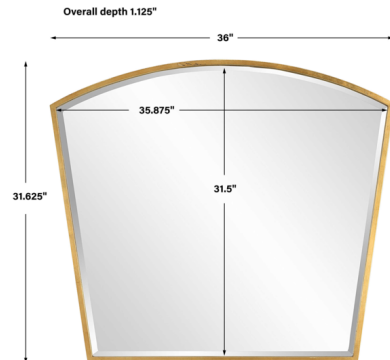

Lightology

lightology.com
866-954-4489
05-24-26

Project: _____

Company: _____

Location: _____ Fixture Type: _____

SPEC #: **UTT1224741**

Approved On: _____ Approved By: _____

Boundary Mirror By Uttermost

Description

The Boundary mirror features a gracefully curved, petite iron arch in a lightly antiqued gold leaf finish. Features a 1 1/4 inch bevel mirror.

Shown in antique gold leaf / antique glass

Specifications

COLOR	N/A
BODY FINISH	Antique Gold Leaf / Antique Glass
WATTAGE	N/A
DIMMER	N/A
DIMENSIONS	36"W x 32"H x 1"D
BULB	N/A

CLICK TO VIEW PRODUCT

Notes: