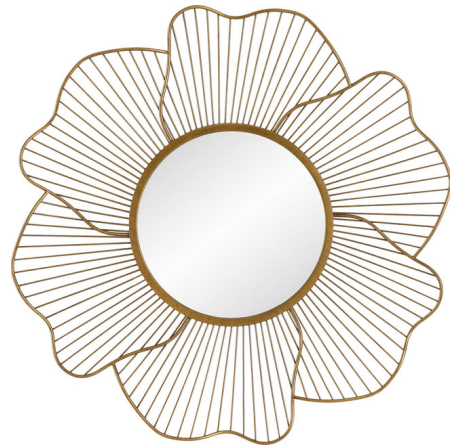

Description

The Blossom Mirror showcases an elegant floral silhouette crafted from curved steel in an antiqued gold leaf finish.

Shown in antique gold leaf / antique glass

Specifications

COLOR	N/A
BODY FINISH	Antique Gold Leaf / Antique Glass
WATTAGE	N/A
DIMMER	N/A
DIMENSIONS	42.75"W x 42.75"H x 3.25"D
BULB	N/A