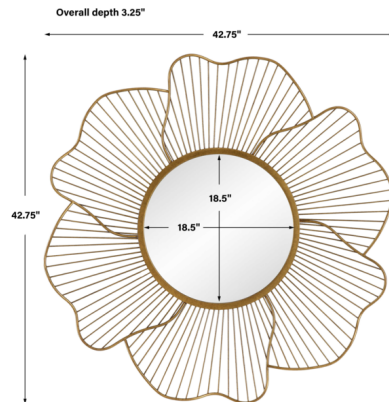

Description

The Blossom Mirror showcases an elegant floral silhouette crafted from curved steel in an antiqued gold leaf finish.

Shown in antique gold leaf / antique glass

Specifications

COLOR	N/A
BODY FINISH	Antique Gold Leaf / Antique Glass
WATTAGE	N/A
DIMMER	N/A
DIMENSIONS	42.75"W x 42.75"H x 3.25"D
BULB	N/A