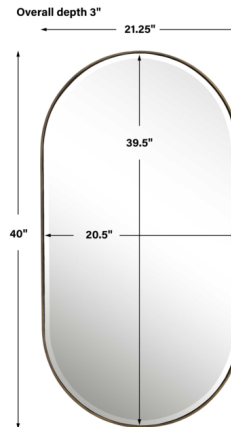

Lightology

lightology.com
866-954-4489
06-29-26

Project: _____

Company: _____

Location: _____ Fixture Type: _____

SPEC #: **UTT1224743**

Approved On: _____ Approved By: _____

Lago Oval Mirror By Uttermost

Description

The Lago Oval mirror features a petite iron frame surrounding the bevel mirror with a deep edge that shows off the antiqued golden bronze finish. Mirror has a generous 1 inch bevel.

Shown in antique bronze

Specifications

COLOR	N/A
BODY FINISH	Antique Bronze
WATTAGE	N/A
DIMMER	N/A
DIMENSIONS	21.25"W x 40"H x 3"D
BULB	N/A

CLICK TO VIEW PRODUCT

Notes: