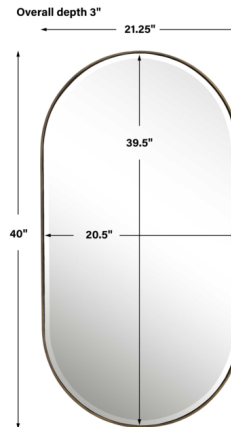

Lightology

lightology.com
866-954-4489
04-22-26

Project: _____

Company: _____

Location: _____ Fixture Type: _____

SPEC #: **UTT1224743**

Approved On: _____ Approved By: _____

Lago Oval Mirror By Uttermost

Description

The Lago Oval mirror features a petite iron frame surrounding the bevel mirror with a deep edge that shows off the antiqued golden bronze finish. Mirror has a generous 1 inch bevel.

Shown in antique bronze

Specifications

| | |
|-------------|----------------------|
| COLOR | N/A |
| BODY FINISH | Antique Bronze |
| WATTAGE | N/A |
| DIMMER | N/A |
| DIMENSIONS | 21.25"W x 40"H x 3"D |
| BULB | N/A |

CLICK TO VIEW PRODUCT