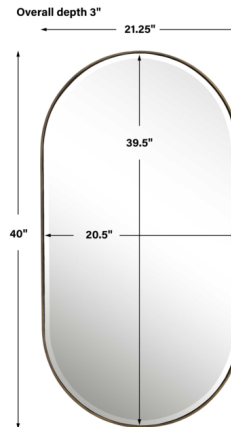

Lightology

lightology.com
866-954-4489
06-30-26

Project: _____

Company: _____

Location: _____ Fixture Type: _____

SPEC #: **UTT1224743**

Approved On: _____ Approved By: _____

Lago Oval Mirror By Uttermost

Description

The Lago Oval mirror features a petite iron frame surrounding the bevel mirror with a deep edge that shows off the antiqued golden bronze finish. Mirror has a generous 1 inch bevel.

Shown in antique bronze

Specifications

COLOR	N/A
BODY FINISH	Antique Bronze
WATTAGE	N/A
DIMMER	N/A
DIMENSIONS	21.25"W x 40"H x 3"D
BULB	N/A

CLICK TO VIEW PRODUCT

Notes: