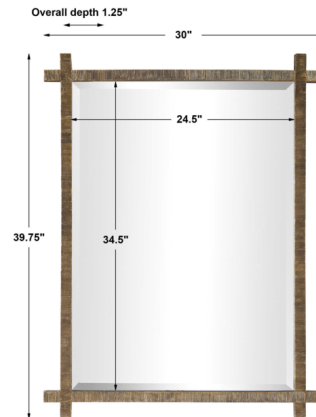

Lightology

lightology.com
866-954-4489
06-22-26

Project: _____

Company: _____

Location: _____ Fixture Type: _____

SPEC #: **UTT1224746**

Approved On: _____ Approved By: _____

Abanu Mirror By Uttermost

Description

This Abanu mirror features an antique gold finished frame with ribbed texture, adding a tribal feel. The piece has a generous 1 1/4 inch bevel and may be hung horizontal or vertical.

Shown in antique gold / marble

Specifications

COLOR	Marble
BODY FINISH	Antique Gold
WATTAGE	N/A
DIMMER	N/A
DIMENSIONS	30"W x 39.75"H x 1.25"D
BULB	N/A

CLICK TO VIEW PRODUCT

Notes: