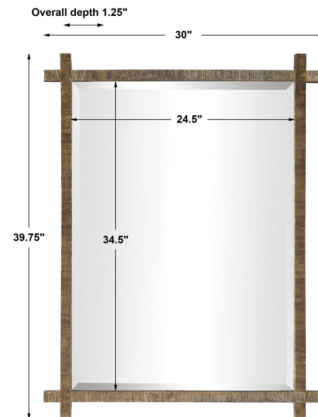

## Abanu Mirror By Uttermost

### Description

This Abanu mirror features an antique gold finished frame with ribbed texture, adding a tribal feel. The piece has a generous 1 1/4 inch bevel and may be hung horizontal or vertical.

Shown in antique gold / marble

### Specifications

COLOR	Marble
BODY FINISH	Antique Gold
WATTAGE	N/A
DIMMER	N/A
DIMENSIONS	30"W x 39.75"H x 1.25"D
BULB	N/A

CLICK TO VIEW PRODUCT

Notes: