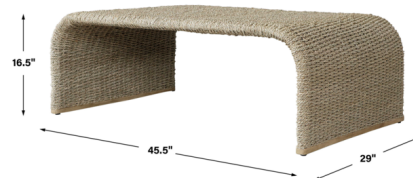

By Uttermost

Description

Inspired by soothing earth tones and natural textured materials, the Calabria coffee table showcases a simple curved silhouette in woven seagrass atop a naturally finished mango wood plinth foot.

Shown in natural

Specifications

COLOR	N/A
BODY FINISH	Natural
WATTAGE	N/A
DIMMER	N/A
DIMENSIONS	45.5"W x 16.5"H x 29"D
BULB	N/A

CLICK TO VIEW PRODUCT

Notes: