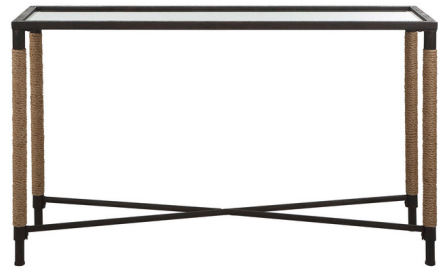

Lightology

lightology.com
866-954-4489
05-19-26

Project: _____

Company: _____

Location: _____ Fixture Type: _____

SPEC #: **UTT1224764**

Approved On: _____ Approved By: _____

Braddock Console Table

By Uttermost

Description

A nod to classic coastal style, Braddock console table features a rustic iron frame wrapped in natural fiber rope accents topped with a beveled mirror.

Shown in rust bronze

Specifications

COLOR	N/A
BODY FINISH	Rust Bronze
WATTAGE	N/A
DIMMER	N/A
DIMENSIONS	52"W x 32"H x 14"D
BULB	N/A

CLICK TO VIEW PRODUCT

Notes: