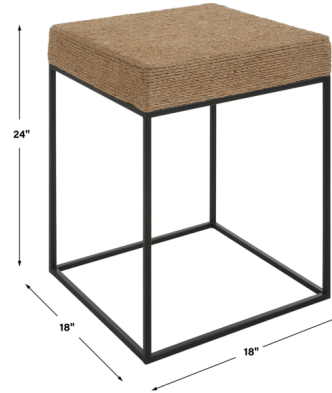

By Uttermost

Description

Showcasing sleek lines with a rustic twist, the Laramie Accent Table displays natural braided rope atop a streamlined matte black iron base.

Shown in matte black / rope

Specifications

COLOR	Rope
BODY FINISH	Matte Black
WATTAGE	N/A
DIMMER	N/A
DIMENSIONS	18"W x 24"H x 18"D
BULB	N/A

CLICK TO VIEW PRODUCT

Notes: