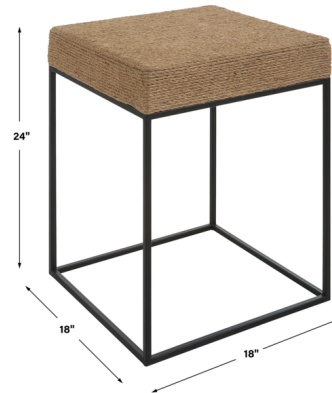

By Uttermost

Description

Showcasing sleek lines with a rustic twist, the Laramie Accent Table displays natural braided rope atop a streamlined matte black iron base.

Shown in matte black / rope

Specifications

COLOR	Rope
BODY FINISH	Matte Black
WATTAGE	N/A
DIMMER	N/A
DIMENSIONS	18"W x 24"H x 18"D
BULB	N/A

CLICK TO VIEW PRODUCT

Notes: