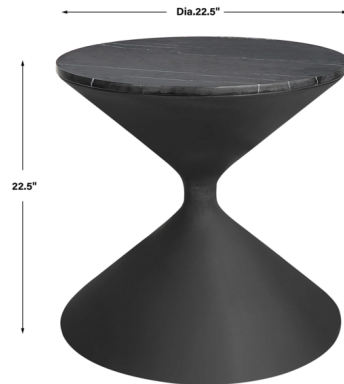

Lightology

lightology.com
866-954-4489
05-28-26

Project: _____

Company: _____

Location: _____ Fixture Type: _____

SPEC #: **UTT1224769**

Approved On: _____ Approved By: _____

Time's Up Side Table By Uttermost

Description

The Time's Up table brings contemporary flair to your space. The modern hourglass shape is finished in a lightly textured matte black and is topped by black marble with natural white veining. Because of the natural characteristics of marble, each piece will have unique veining patterns.

Shown in matte black / black marble

Specifications

COLOR	Black Marble
BODY FINISH	Matte Black
WATTAGE	N/A
DIMMER	N/A
DIMENSIONS	23"W x 22"H x 23"D
BULB	N/A

CLICK TO VIEW PRODUCT

Notes: