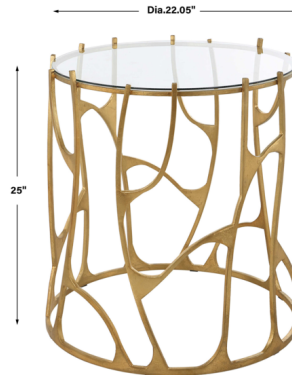

Lightology

lightology.com
866-954-4489
05-24-26

Project: _____

Company: _____

Location: _____ Fixture Type: _____

SPEC #: **UTT1224773**

Approved On: _____ Approved By: _____

Ritual Side Table By Uttermost

Description

A functional table and sculptural work of art, the Ritual Side Table offers the best of both worlds. The organic designed base is crafted from forged iron in an aged gold leaf finish, complemented by a clear tempered glass top.

Shown in glass / gold leaf

Specifications

COLOR	Gold Leaf
BODY FINISH	Glass
WATTAGE	N/A
DIMMER	N/A
DIMENSIONS	22"W x 25"H x 22"D
BULB	N/A

CLICK TO VIEW PRODUCT

Notes: