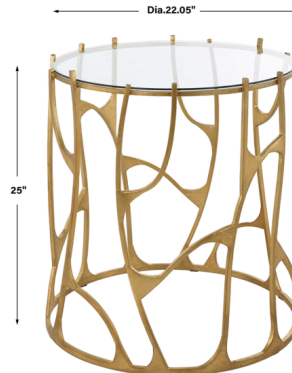

By Uttermost

Description

A functional table and sculptural work of art, the Ritual Side Table offers the best of both worlds. The organic designed base is crafted from forged iron in an aged gold leaf finish, complemented by a clear tempered glass top.

Shown in glass / gold leaf

Specifications

COLOR	Gold Leaf
BODY FINISH	Glass
WATTAGE	N/A
DIMMER	N/A
DIMENSIONS	22"W x 25"H x 22"D
BULB	N/A

CLICK TO VIEW PRODUCT

Notes: