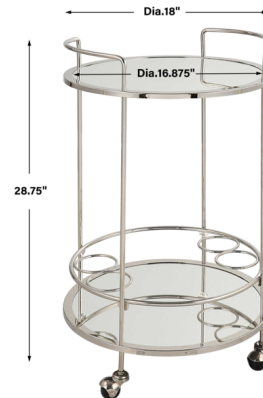

Lightology

lightology.com
866-954-4489
05-20-26

Project: _____

Company: _____

Location: _____ Fixture Type: _____

SPEC #: **UTT1224774**

Approved On: _____ Approved By: _____

Spritz Bar Cart By Uttermost

Description

The Spritz Bar Cart rolls wherever the party goes! The metal cart is finished in polished chrome with dual mirrored shelves for optimal storage and display. The petite round frame sits atop rolling casters, enabling easy placement in any living or dining space.

Shown in polished chrome / mirror

Specifications

COLOR	Mirror
BODY FINISH	Polished Chrome
WATTAGE	N/A
DIMMER	N/A
DIMENSIONS	18"W x 28.75"H x 18"D
BULB	N/A

CLICK TO VIEW PRODUCT

Notes: