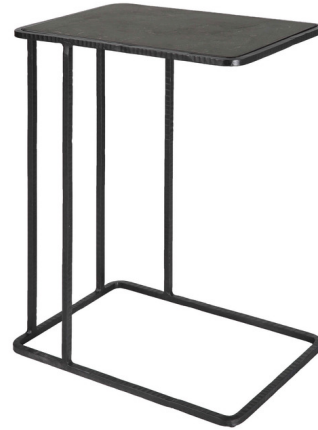

Lightology

lightology.com
866-954-4489
05-24-26

Project: _____

Company: _____

Location: _____ Fixture Type: _____

SPEC #: **UTT1224780**

Approved On: _____ Approved By: _____

Cavern Accent Table

By Uttermost

Description

The perfect accent to your favorite seat, this pull up style Cavern Accent Table showcases a petite iron frame with organic carved details paired with a polished bluestone top, complete with natural characteristics of white marbling and veining throughout.

Shown in black marble

Specifications

COLOR	N/A
BODY FINISH	Black Marble
WATTAGE	N/A
DIMMER	N/A
DIMENSIONS	18"W x 24"H x 12"D
BULB	N/A

CLICK TO VIEW PRODUCT

Notes: