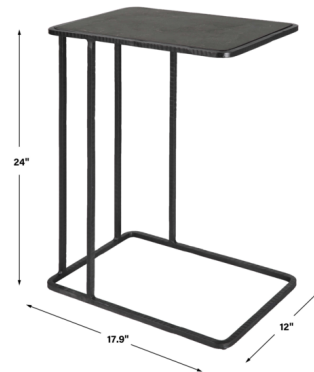

By Uttermost

Description

The perfect accent to your favorite seat, this pull up style Cavern Accent Table showcases a petite iron frame with organic carved details paired with a polished bluestone top, complete with natural characteristics of white marbling and veining throughout.

Shown in black marble

Specifications

COLOR	N/A
BODY FINISH	Black Marble
WATTAGE	N/A
DIMMER	N/A
DIMENSIONS	18"W x 24"H x 12"D
BULB	N/A

CLICK TO VIEW PRODUCT

Notes: