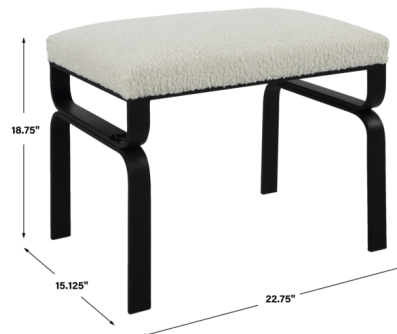

By Uttermost

Description

Displaying a streamlined black and white design, this Diverge Small Bench is supported by a curved satin black iron base with a plush upholstered seat in white faux shearling.

Shown in white / black

Specifications

COLOR	Black
BODY FINISH	White
WATTAGE	N/A
DIMMER	N/A
DIMENSIONS	23"W x 19"H x 15"D
BULB	N/A

CLICK TO VIEW PRODUCT

Notes: