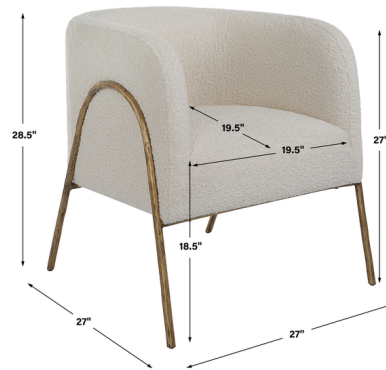

## Jacobsen Armchair

By Uttermost

### Description

The Jacobsen Armchair, inspired by Scandinavian designs, is a barrel back style chair showcasing elegant shearling nestled in a curved chiseled in dark frame.

Shown in dark bronze / tan

### Specifications

COLOR	Tan
BODY FINISH	Dark Bronze
WATTAGE	N/A
DIMMER	N/A
DIMENSIONS	27"W x 28.5"H x 27"D
BULB	N/A

CLICK TO VIEW PRODUCT

Notes: