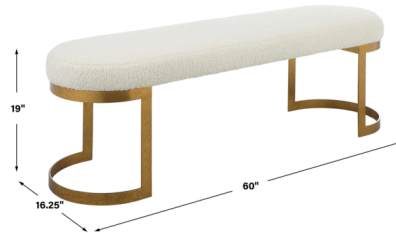

## Infinity Bench By Uttermost

### Description

Merging simplicity with style, this Infinity Bench features a thick hand forged iron base and plush seat upholstered in a natural faux shearling fabric.

Shown in antique gold leaf / natural

### Specifications

COLOR	Natural
BODY FINISH	Antique Gold Leaf
WATTAGE	N/A
DIMMER	N/A
DIMENSIONS	60"W x 19"H x 16"D
BULB	N/A

CLICK TO VIEW PRODUCT

Notes: