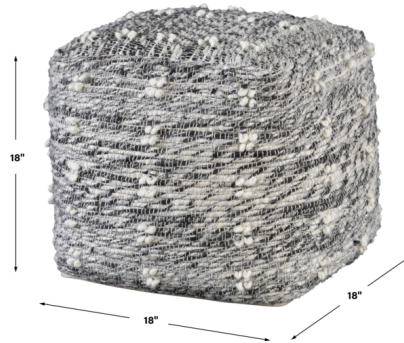

Description

Handwoven from various cotton threads in neutral charcoal and black with soft white textured wool slubbing. This Narol Pouf provides versatile use as an ottoman, extra seating for guests, or even an accent table when topped with a decorative tray.

Shown in charcoal grey / white

Specifications

COLOR	White
BODY FINISH	Charcoal Grey
WATTAGE	N/A
DIMMER	N/A
DIMENSIONS	18"W x 18"H x 18"D
BULB	N/A

CLICK TO VIEW PRODUCT

Notes: