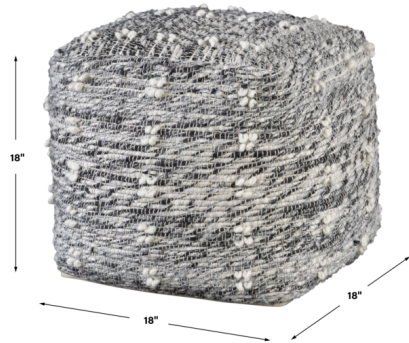

## Narol Pouf By Uttermost

### Description

Handwoven from various cotton threads in neutral charcoal and black with soft white textured wool slubbing. This Narol Pouf provides versatile use as an ottoman, extra seating for guests, or even an accent table when topped with a decorative tray.

Shown in charcoal grey / white