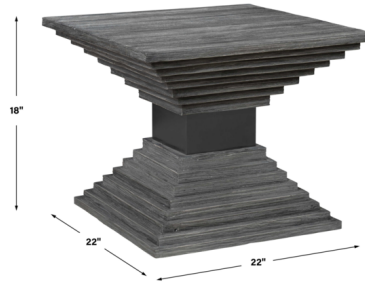

### Description

The Andes Accent Table displays a fun geometric construction from solid fir wood. The table is finished in a medium gray with wire brushed details and a light gray glaze, accented by a black nickel plated stainless steel center band. Group multiples together for a contemporary coffee table.

### Specifications

COLOR	Light Grey
BODY FINISH	Black Nickel
WATTAGE	N/A
DIMMER	N/A
DIMENSIONS	22"W x 18"H x 22"D
BULB	N/A

CLICK TO VIEW PRODUCT

Notes: