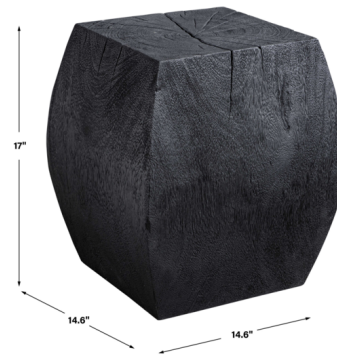

By Uttermost

Description

Crafted from a solid piece of suar wood, the Grove Accent Stool is the perfect natural accent. Finished in a soft ivory with natural wood undertones. Cracks and variations in the grain are natural to this type of wood.

Shown in natural wood

Specifications

COLOR	N/A
BODY FINISH	Natural Wood
WATTAGE	N/A
DIMMER	N/A
DIMENSIONS	15"W x 17"H x 15"D
BULB	N/A

CLICK TO VIEW PRODUCT

Notes: