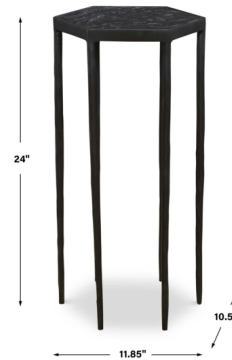

Description

This striking hexagonal Aviary Accent Table features a chiseled iron base finished in satin black paired with a honed black marble top with natural white veining. Because of the natural characteristics of marble, each piece will have unique veining patterns.

Shown in black marble / satin black

Specifications

COLOR	Satin Black
BODY FINISH	Black Marble
WATTAGE	N/A
DIMMER	N/A
DIMENSIONS	12"W x 24"H x 11"D
BULB	N/A

CLICK TO VIEW PRODUCT

Notes: